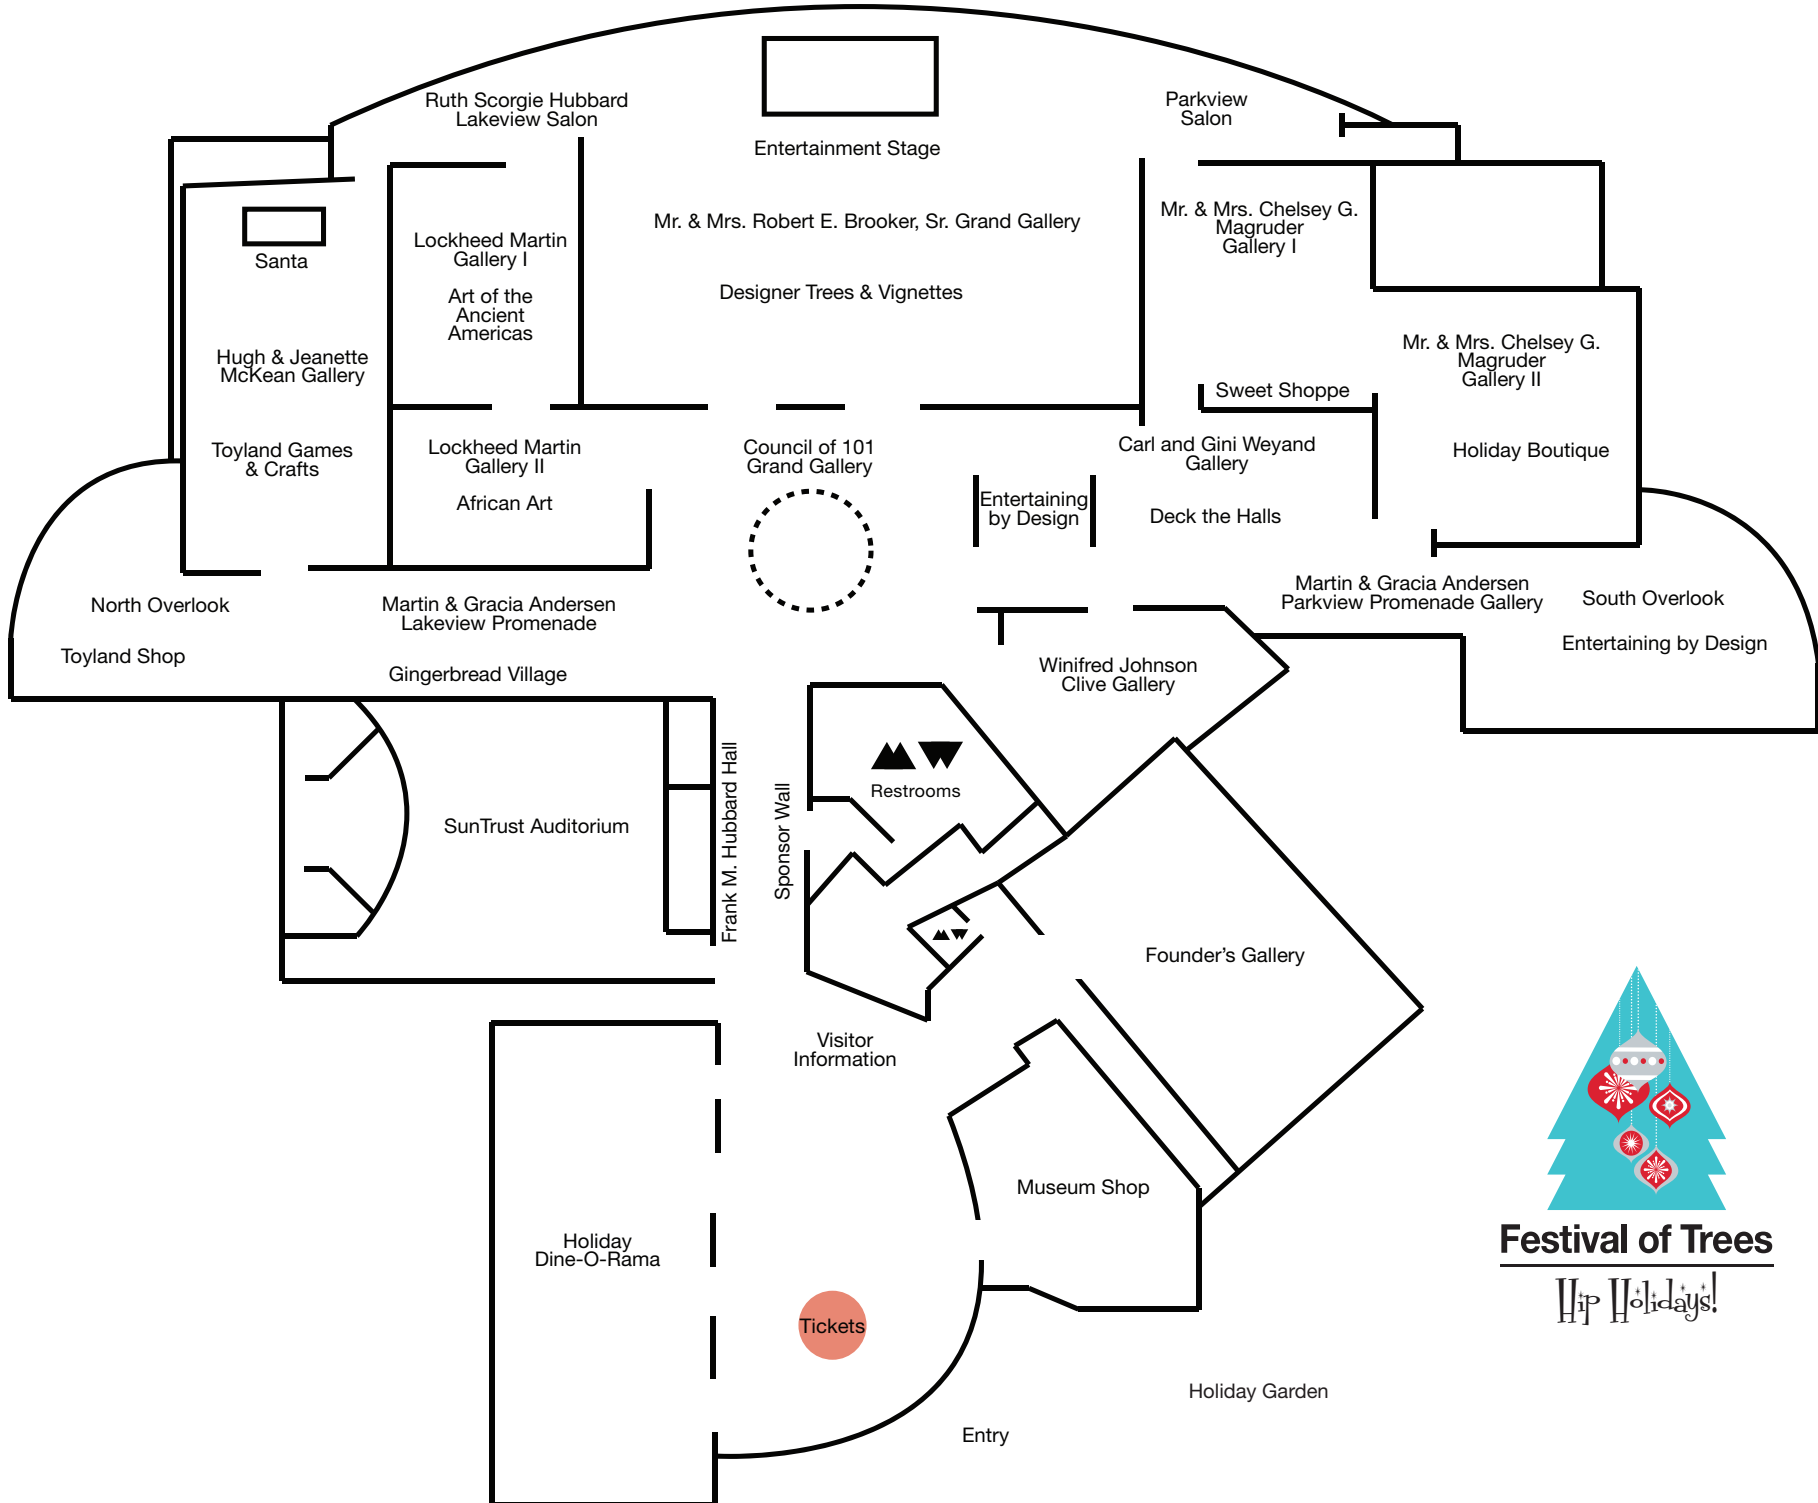

Appetizers

Big Green Truck Pizza, Brio Tuscan Grille, Bucca di Beppo, Gator’s Dockside, Keke’s Breakfast Café, Press 101 and Shipyard Emporium

Cash Bar

Beer and wine available

Entertainment

Dance the night away to the sounds of Think Big!