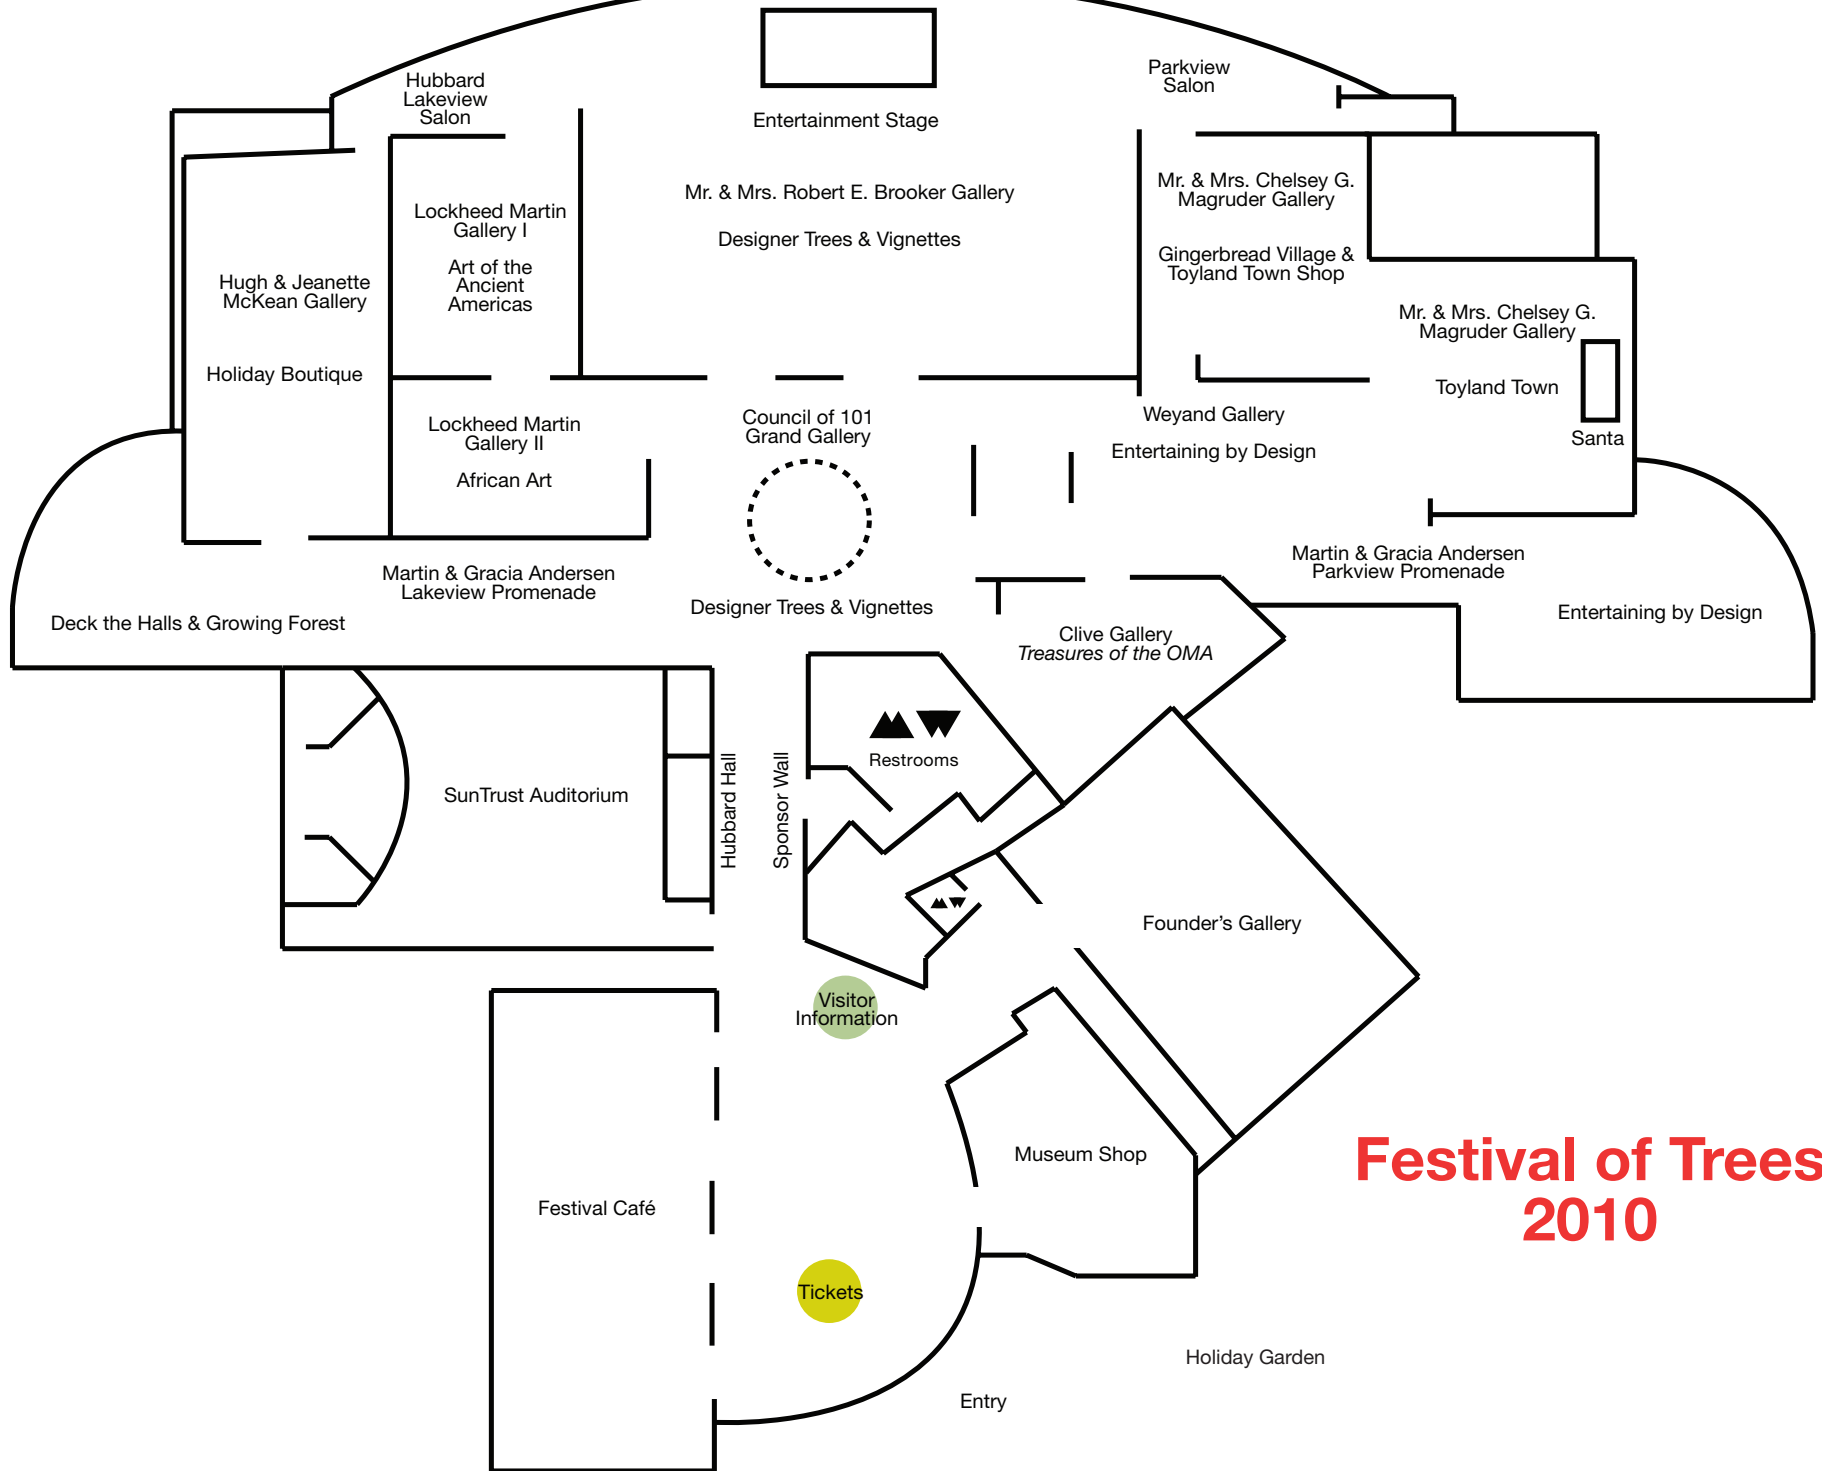

Festival of Trees 2010